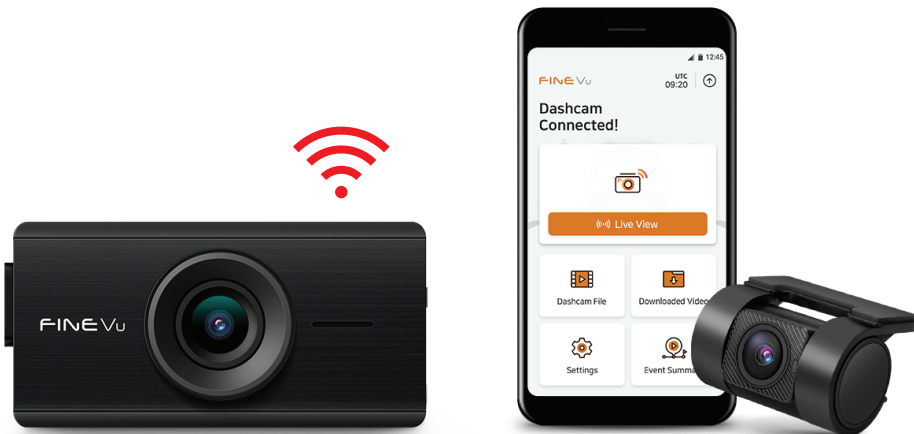

No.1
SALES DASHCAM
IN KOREA
FINE VU

GX35

COMPACT AND PERFECT, QHD DASHCAM

WITH SONY STARVIS 2

No.1 Market Share Brand in Dash Cam Industry in Korea
Low Defect Rate in the Field (below 0.2%)
3 Year Warranty

SUPER
COMPACT SIZE

QHD/FHD

SONY STARVIS 2
SENSOR

AUTO
NIGHT VISION

HDR

FINE VU
Wi-Fi APP

POWER SAVING
PARKING MODE

SMART
TIME LAPSE

Super Compact Size

Compact size maximizes driver's view.

SONY STARVIS 2 Image Sensor

Upgraded SONY STARVIS 2 SENSOR reduces power consumption by 30% compared to SONY STARVIS 1, providing unimaginably vivid image regardless of day or night.

Quad HD Resolution

Front Quad HD and Rear Full-HD cameras record outstanding video clarity under any circumstances.

Speed Camera Alert

The Built-in GPS provides accurate location information while driving, and FineVu GX35 alerts the driver the traffic enforcement cameras and informs speed limit.