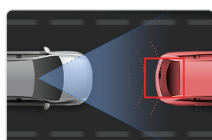

ADAS PLUS

Front Vehicle Motion Alert(FVMA) lowers the risk of accidents by warning the driver impending road hazards.