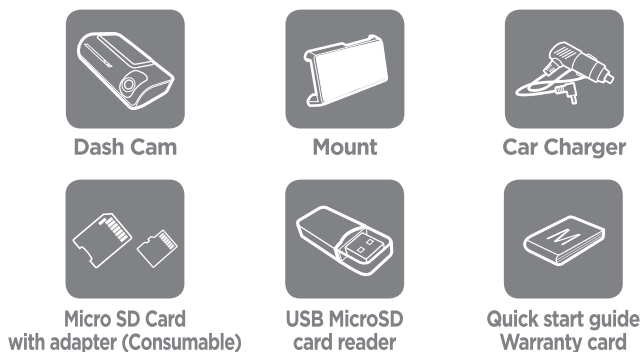

What's In the Box