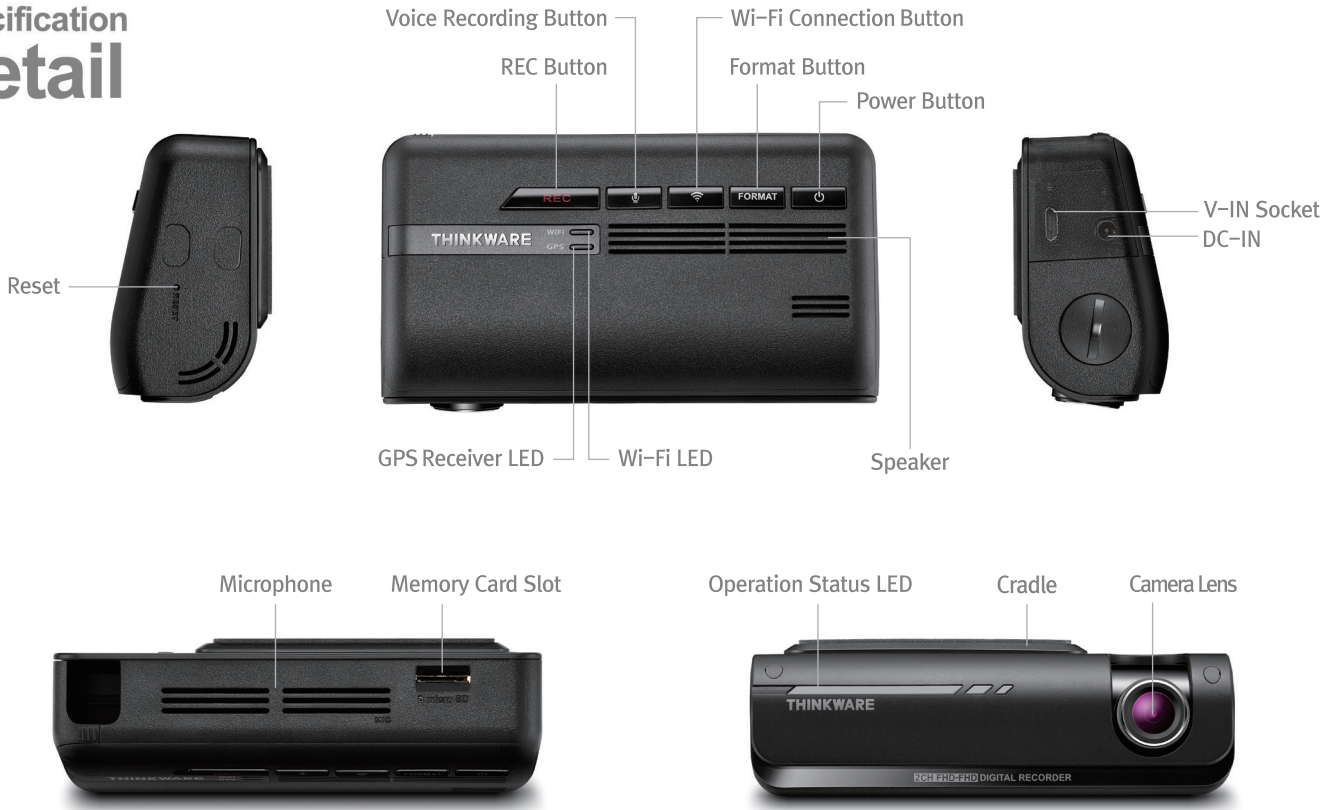

Specification Detail